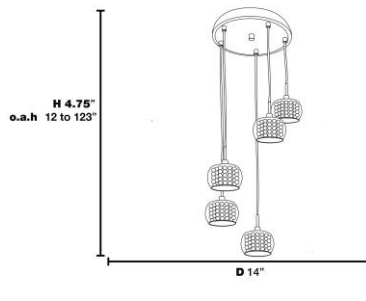

Stock Code: **52118-CH/MIR**

Collection: Glam

PRODUCT INFORMATION

Base: 52118 Parent: 52118
Mounting Type: Ceiling UPC: 641594196061
Finish: Chrome
Diffuser: Mirror

PRODUCT MEASUREMENTS

FIXTURE	BACKPLATE / CANOPY
Length:	Length
Width:	Width:
Diameter 14"	Diameter: 14"
Height: 4.75"	Height: 1.5"
Extension:	
Overall Height: 7-123"	

TECHNICAL SPECIFICATIONS

SPECIFICATIONS

Frame Material: Metal	
Diffuser Material: Glass	
Lamping Type: G9 (Xenon)	Jbox: Standard
Lamping Base: G9	Lamp Wattage: 48 W
Lamp Quantity: 5	Total Wattage: 240 W
Voltage: 120v	Lamps Included: Yes

Additional Notes:
10 feet of cord included

Project Name: _____

Location: _____

Type: _____

Quantity: _____

Notes: _____

LINE DRAWING

IES FILE

In addition to Access Lighting's purchase and warranty terms and conditions, by signing below or placing an order, you agree that you are authorized to bind the entity placing any order and acknowledge the following: All of sizes and measurements are approximate and all images are for illustrative purposes only. In the event of an inconsistency, the "Product Measurements" section controls. There also may be slight differences in the colors and designs compared to the displayed and printed images.